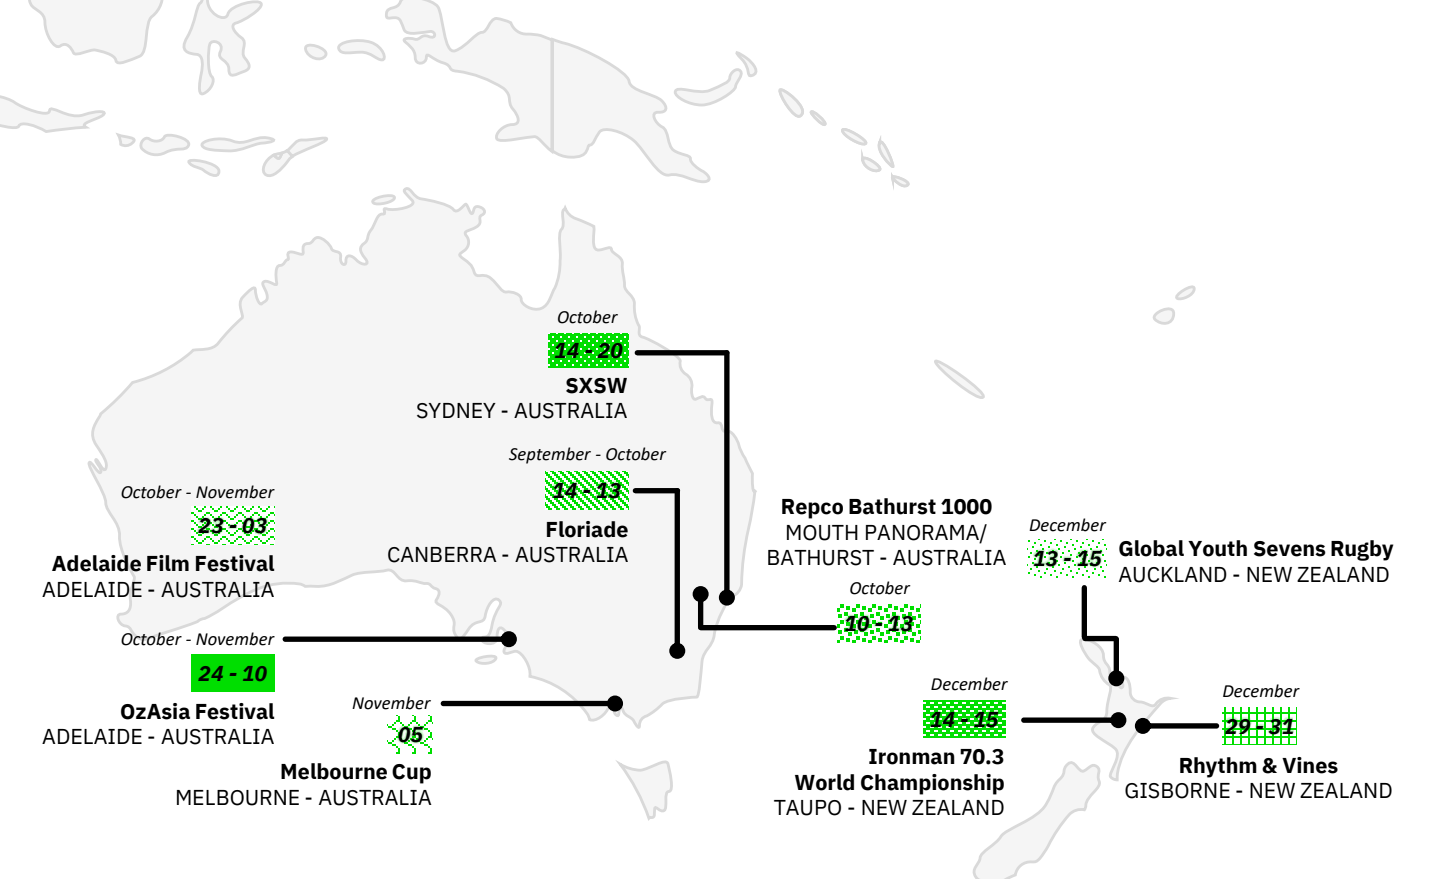

# SOUTH AMERICA

**23 - 25**  
 October

**Figas & Vehigas Lima Fair**  
 LIMA - PERU

**1 - 3**  
 November

**Brazilian Grand Prix**  
 SAO PAULO - BRAZIL

**18 - 19**  
 November

**G20 Summit**  
 RIO DE JANEIRO - BRAZIL

October

**ICC Women's T20 World Cup**  
DHAKA & SYLHET - BANGLADESH

15 - 16

November

**Yi Peng Lantern Festival**  
CHIANG MAI - THAILAND

15 - 4

October - November

**The Canton Fair**  
GUANGSHOU - CHINA

17

November

**Macau Grand Prix**  
MACAU - CHINA

24 - 10

October - November  
**OzAsia Festival**  
 ADELAIDE - AUSTRALIA

14 - 15

December  
**Ironman 70.3 World Championship**  
 TAUPO - NEW ZEALAND

29 - 31

December  
**Rhythm & Vines**  
 GISBORNE - NEW ZEALAND