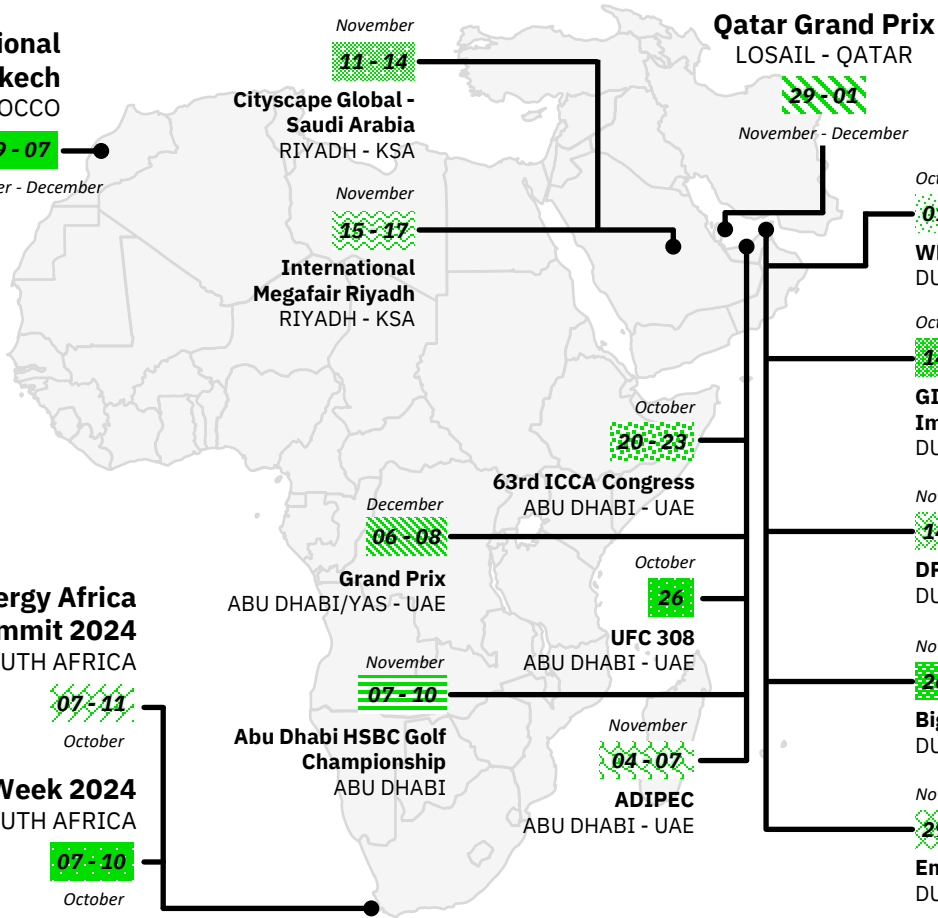

24 - 10

October - November  
**OzAsia Festival**  
 ADELAIDE - AUSTRALIA

14 - 15

December  
**Ironman 70.3 World Championship**  
 TAUPO - NEW ZEALAND

29 - 31

December  
**Rhythm & Vines**  
 GISBORNE - NEW ZEALAND

**Festival International du Film de Marrakech**  
MARRAKESH- MOROCCO

**29 - 07**  
November - December

**Green Energy Africa Summit 2024**  
CAPE TOWN – SOUTH AFRICA

**07-11**  
October

**Africa Oil Week 2024**  
CAPE TOWN – SOUTH AFRICA