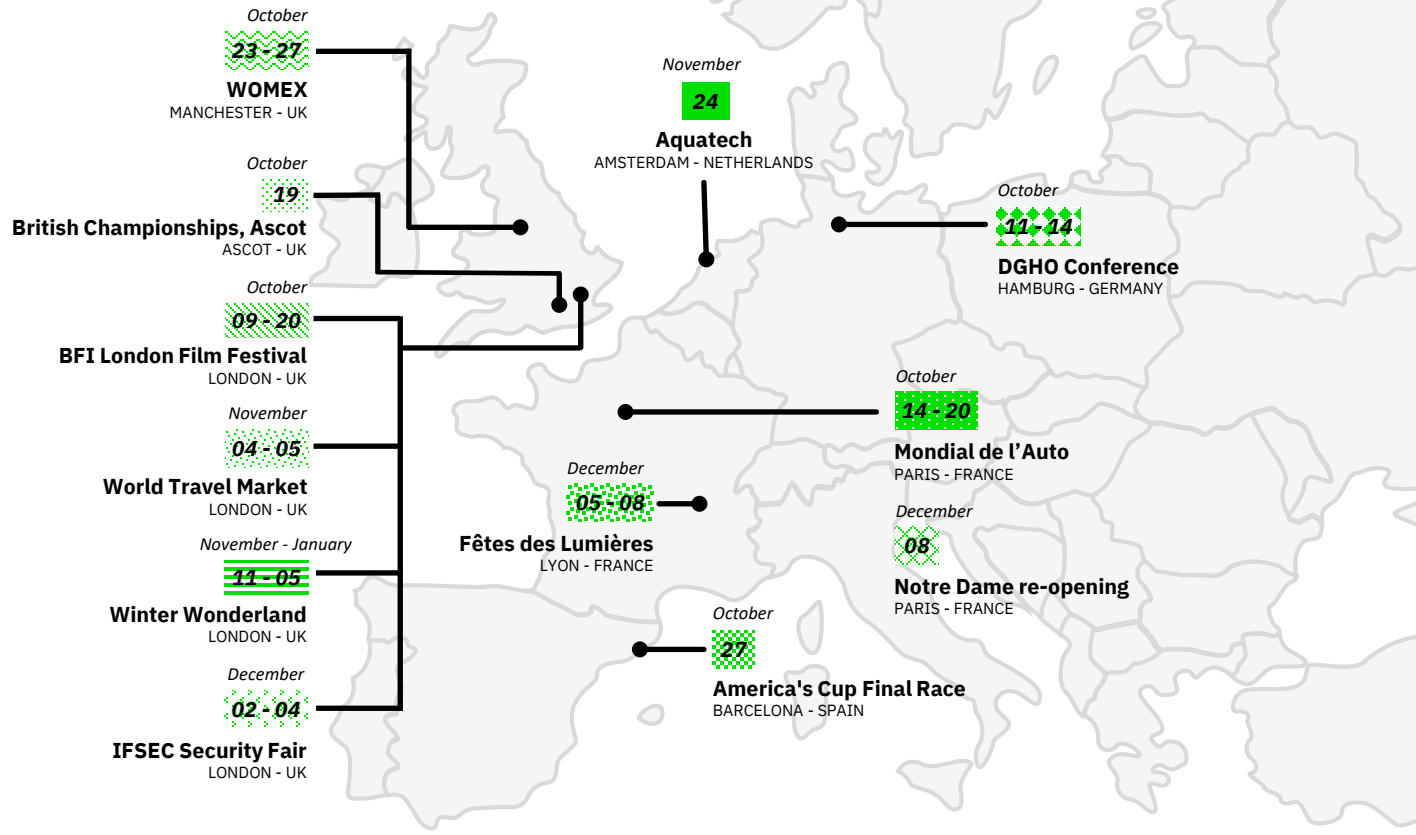

24 - 10

October - November  
**OzAsia Festival**  
 ADELAIDE - AUSTRALIA

14 - 15

December  
**Ironman 70.3 World Championship**  
 TAUPO - NEW ZEALAND

29 - 31

December  
**Rhythm & Vines**  
 GISBORNE - NEW ZEALAND

# MIDDLE EAST & AFRICA

**1-3**  
October

**WETEX Exhibition**  
DUBAI - UAE

**26**  
October

**UFC 308**  
ABU DHABI - UAE

**29-07**  
November - December

**Festival International du Film de Marrakech**  
MARRAKECH - MOROCCO

**14-17**  
November

**DP World Golf tournament**  
DUBAI - UAE

**29-1**

November - December  
**Qatar Grand Prix**  
LOSAIL, QATAR - UAE

**6-8**

December  
**Grand Prix**  
ABU DHABI/YAS - UAE

# October

SUN	MON	TUE	WED	THU	FRI	SAT
	1	2	3	4	5	
6	7	8	9	10	11	12
13	14	15	16	17	18	19
20	21	22	23	24	25	26
27	28	29	30	31		