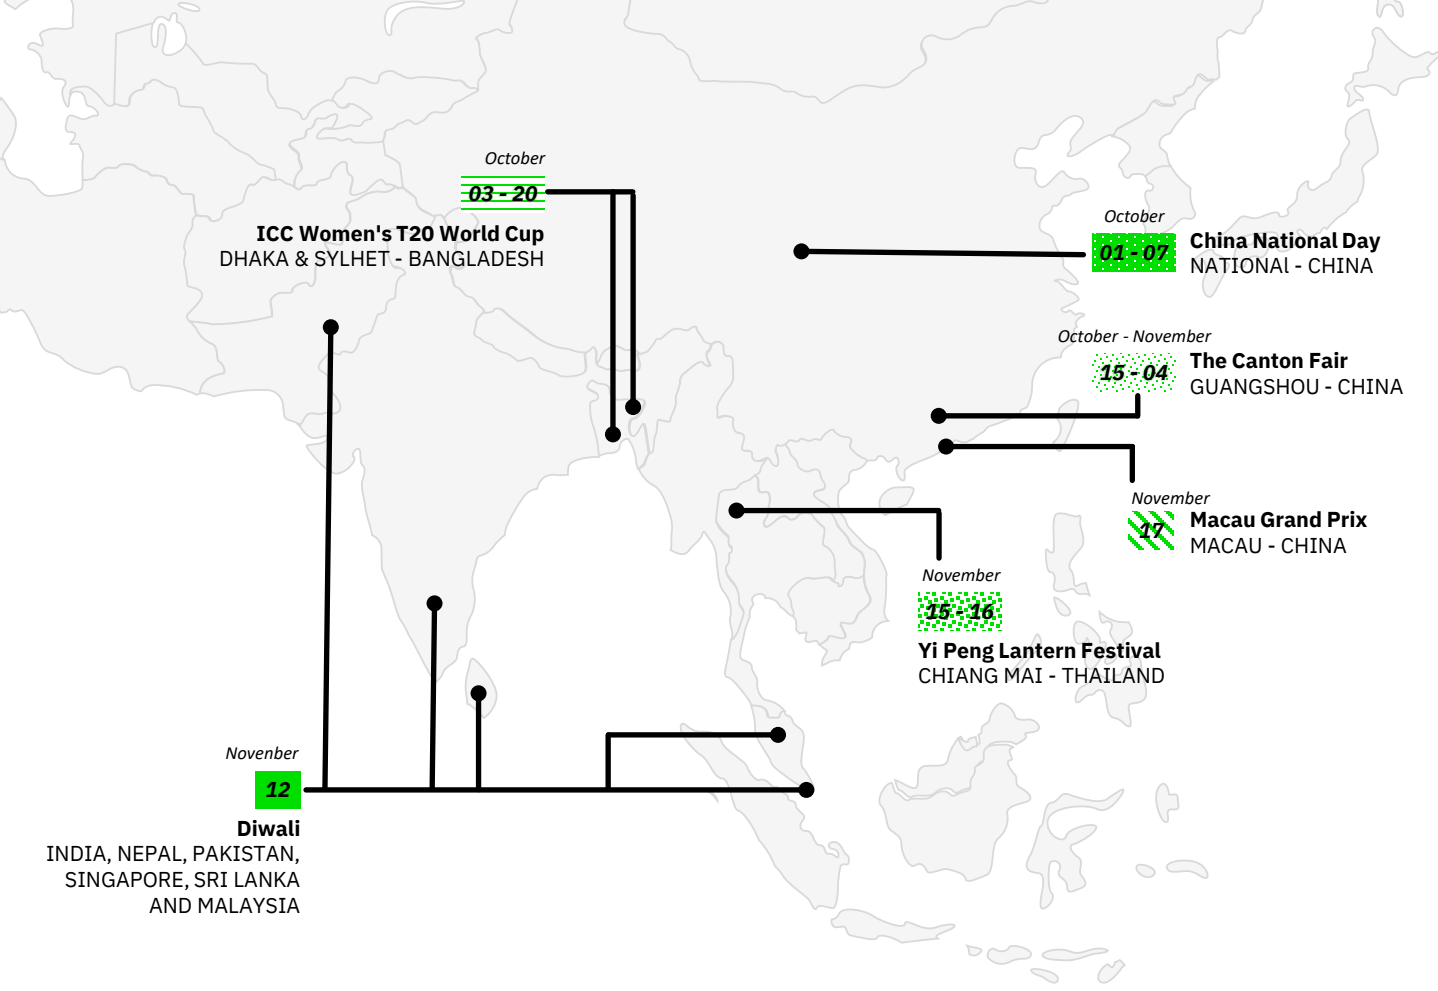

MIAMI, NEW ORLEANS,  
INDIANAPOLIS - USA

18-03

October - November

November

10

**NASCAR Cup Series  
Championship**

PHOENIX - USA

October

MEXICO CITY - MEXICO

3

November

**New York Marathon**

NEW YORK - USA

26-8

August - September

**NASCAR Cup Series Championship**

November  
**01 - 03**  
**Brazilian Grand Prix**  
 SAO PAULO - BRAZIL

# SOUTH AMERICA

**23 - 25**  
 October

**Figas & Vehigas Lima Fair**  
 LIMA - PERU

**1 - 3**  
 November

**Brazilian Grand Prix**  
 SAO PAULO - BRAZIL

**18 - 19**  
 November

**G20 Summit**  
 RIO DE JANEIRO - BRAZIL