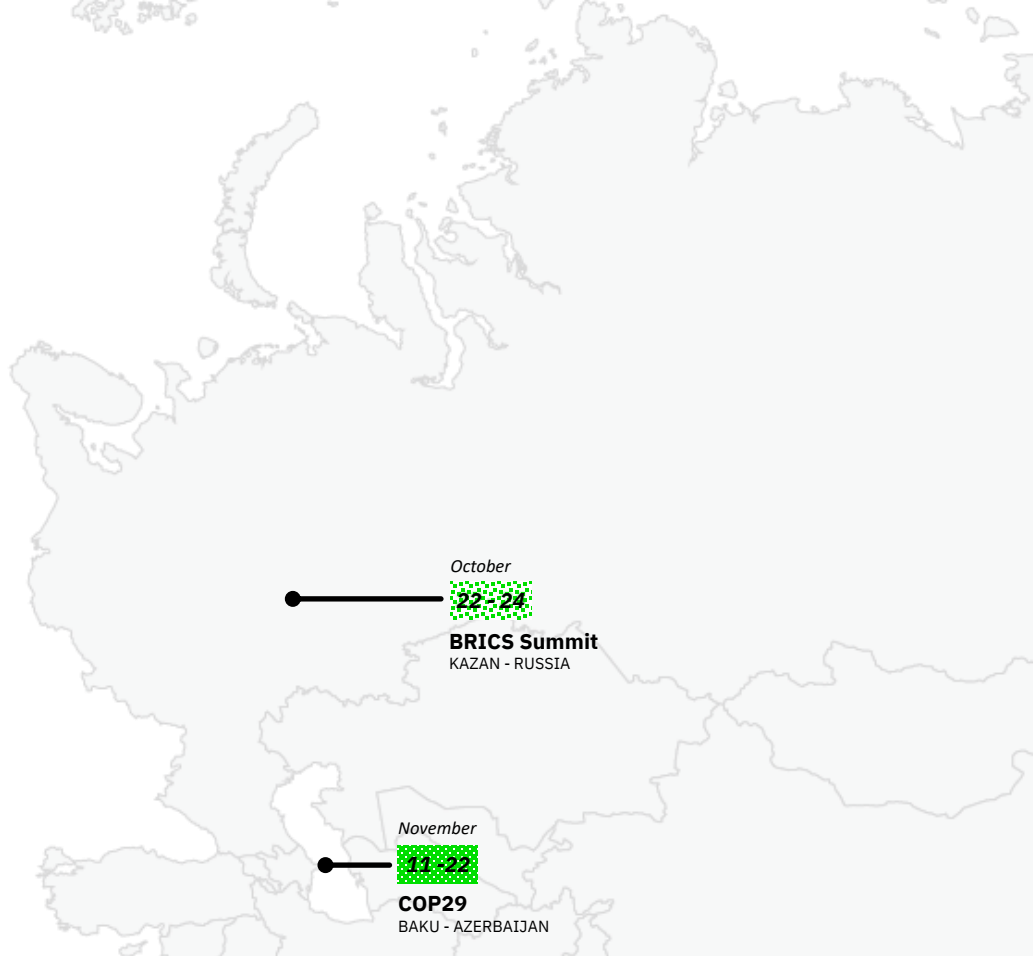

EASTERN EUROPE