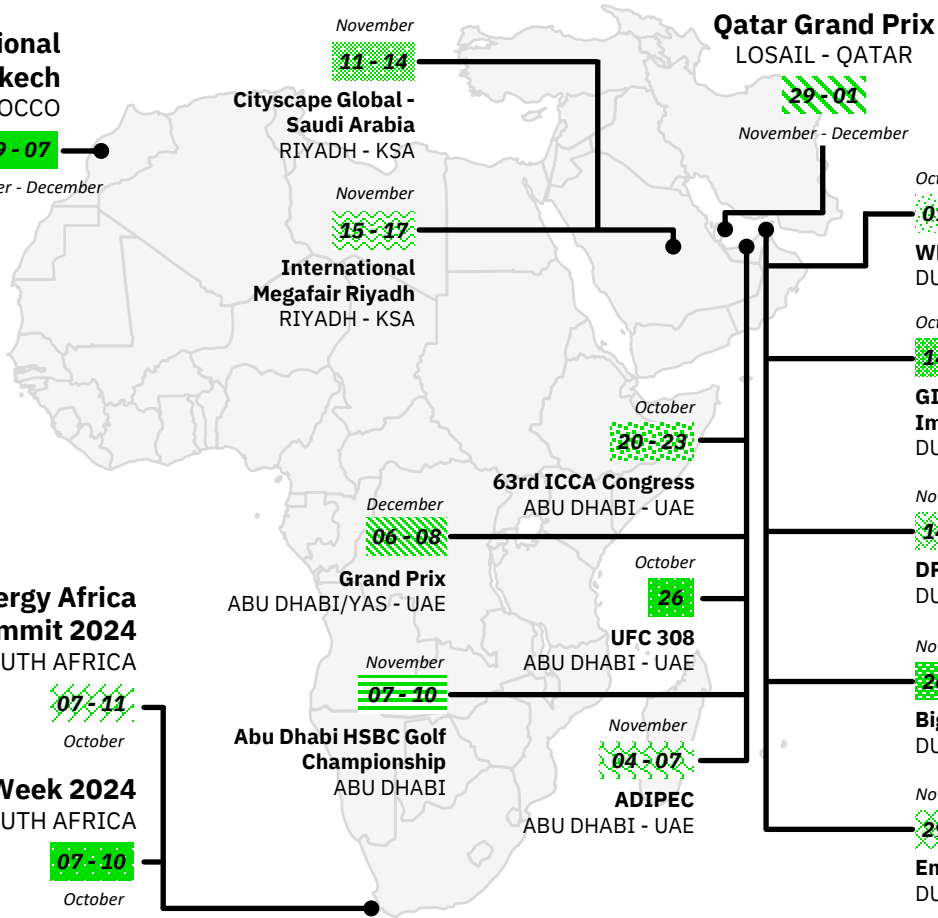

October - November
OzAsia Festival
 ADELAIDE - AUSTRALIA

14 - 15

December
Ironman 70.3 World Championship
 TAUPO - NEW ZEALAND

29 - 31

December
Rhythm & Vines
 GISBORNE - NEW ZEALAND

Festival International du Film de Marrakech
MARRAKESH- MOROCCO

29 - 07
November - December

Green Energy Africa Summit 2024
CAPE TOWN – SOUTH AFRICA

07-11
October

Africa Oil Week 2024
CAPE TOWN – SOUTH AFRICA

07-10
October

October

SUN	MON	TUE	WED	THU	FRI	SAT
		1	2	3	4	5
6	7	8	9	10	11	12
13	14	15	16	17	18	19
20	21	22	23	24	25	26
27	28	29	30	31		