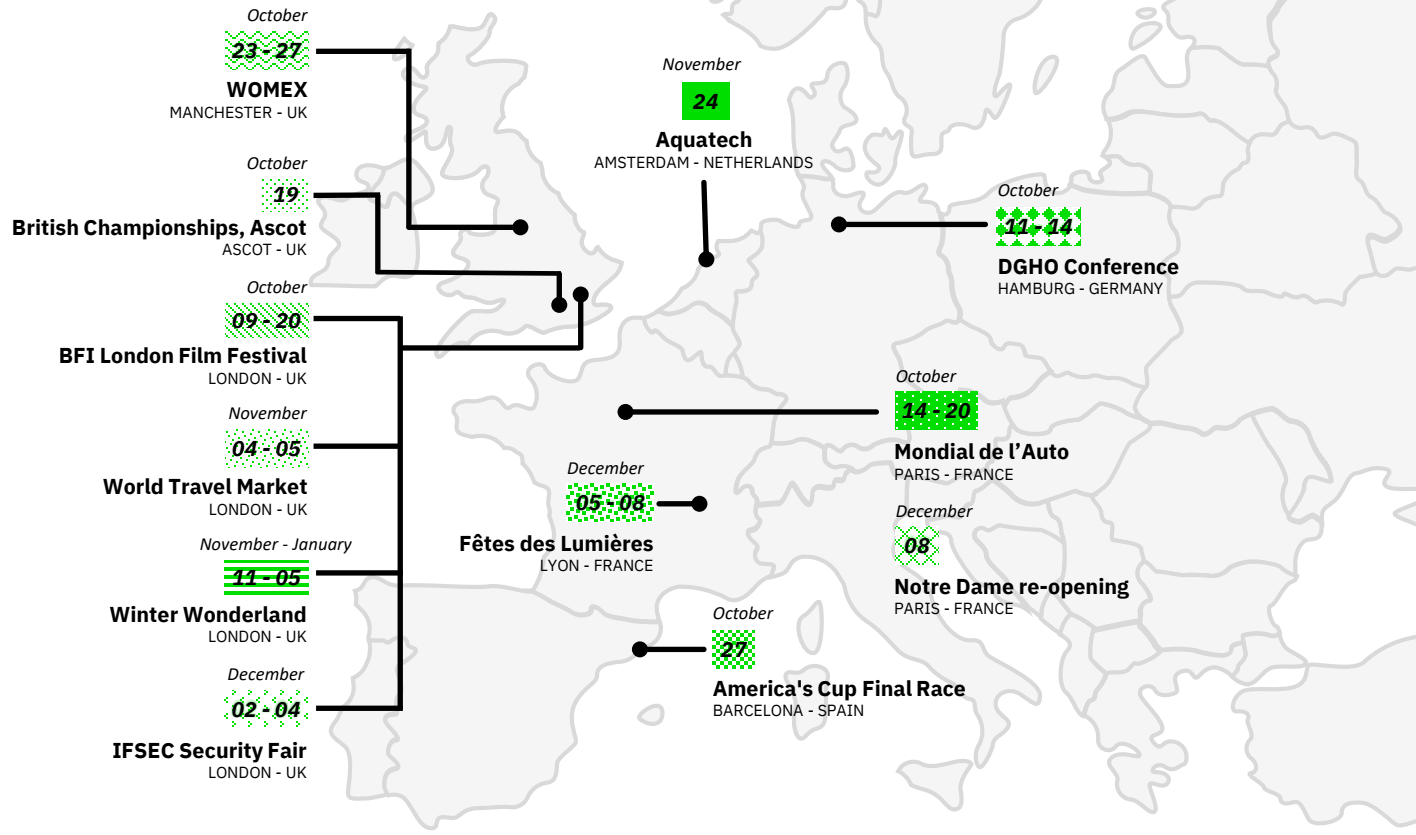

October - November
OzAsia Festival
 ADELAIDE - AUSTRALIA

14 - 15

December
Ironman 70.3 World Championship
 TAUPO - NEW ZEALAND

29 - 31

December
Rhythm & Vines
 GISBORNE - NEW ZEALAND

Festival International du Film de Marrakech
MARRAKESH- MOROCCO

MIDDLE EAST & AFRICA

1-3
October

WETEX Exhibition
DUBAI - UAE

26
October

UFC 308
ABU DHABI - UAE

14-17
November

DP World Golf tournament
DUBAI - UAE

29-1

November - December
Qatar Grand Prix
LOSAIL, QATAR - UAE

6-8

December
Grand Prix
ABU DHABI/YAS - UAE

October

SUN	MON	TUE	WED	THU	FRI	SAT
	1	2	3	4	5	
6	7	8	9	10	11	12
13	14	15	16	17	18	19
20	21	22	23	24	25	26
27	28	29	30	31		

EUROPE

19

October

British Championships, Ascot
ASCOT - UK

27

October

America's Cup Final Race
BARCELONA - SPAIN

4-5