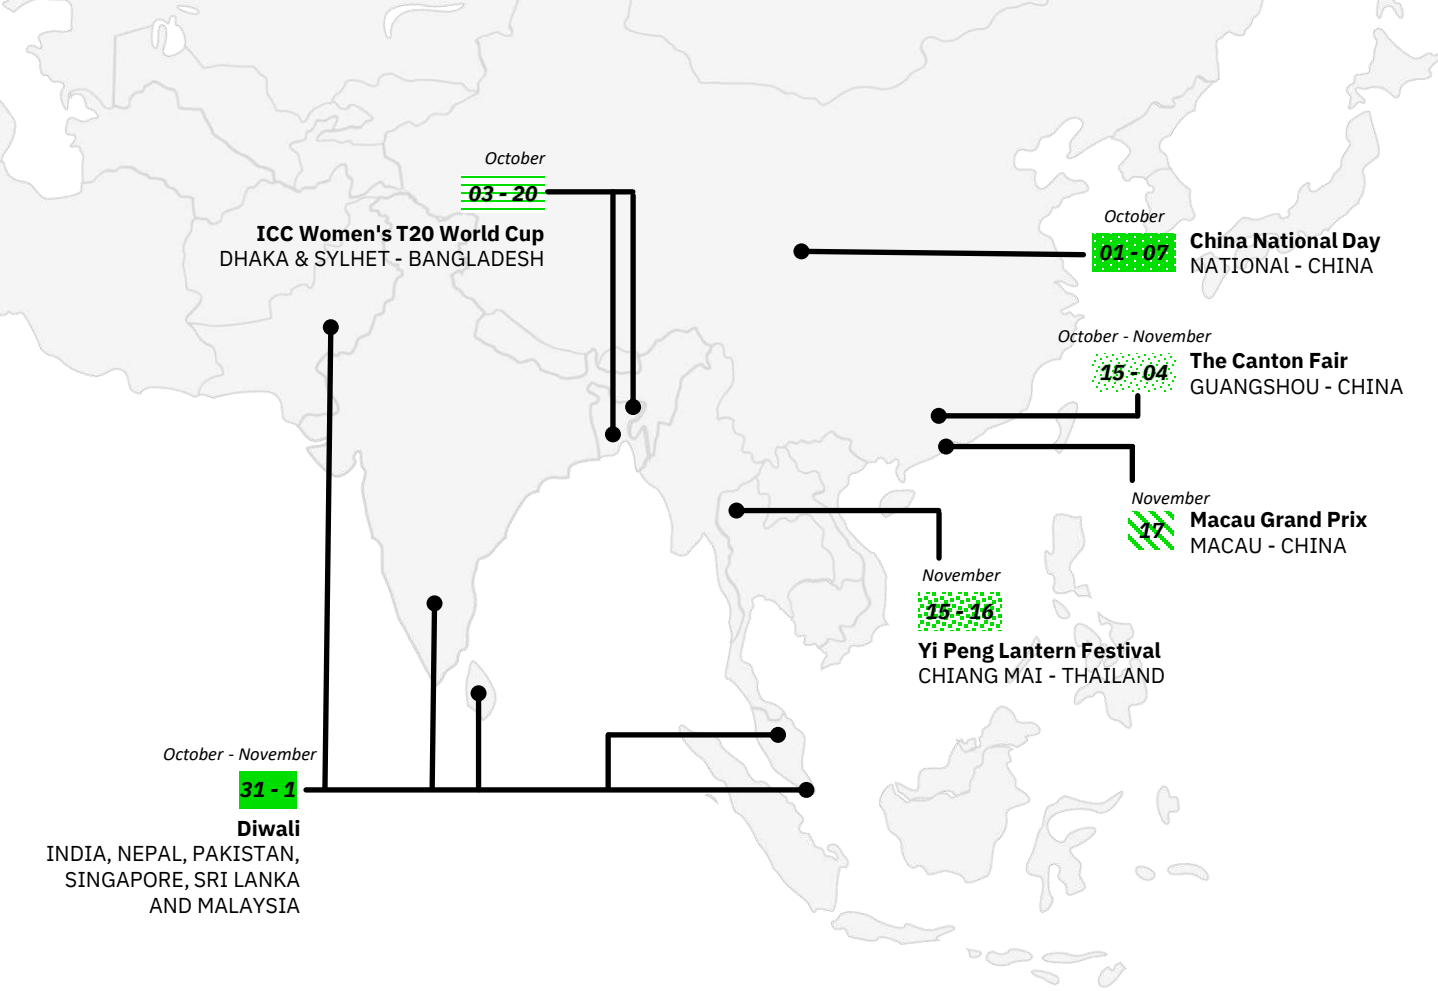

October

SUN	MON	TUE	WED	THU	FRI	SAT
	1	2	3	4	5	
6	7	8	9	10	11	12
13	14	15	16	17	18	19
20	21	22	23	24	25	26
27	28	29	30	31		

November

SUN	MON	TUE	WED	THU	FRI	SAT
					1	2
3	4	5	6	7	8	9
10	11	12	13	14	15	16
17	18	19	20	21	22	23
24	25	26	27	28	29	30

December

SUN	MON	TUE	WED	THU	FRI	SAT
	1	2	3	4	5	6
7	8	9	10	11	12	13
14	15	16	17	18	19	20
21	22	23	24	25	26	27
28	29	30	31