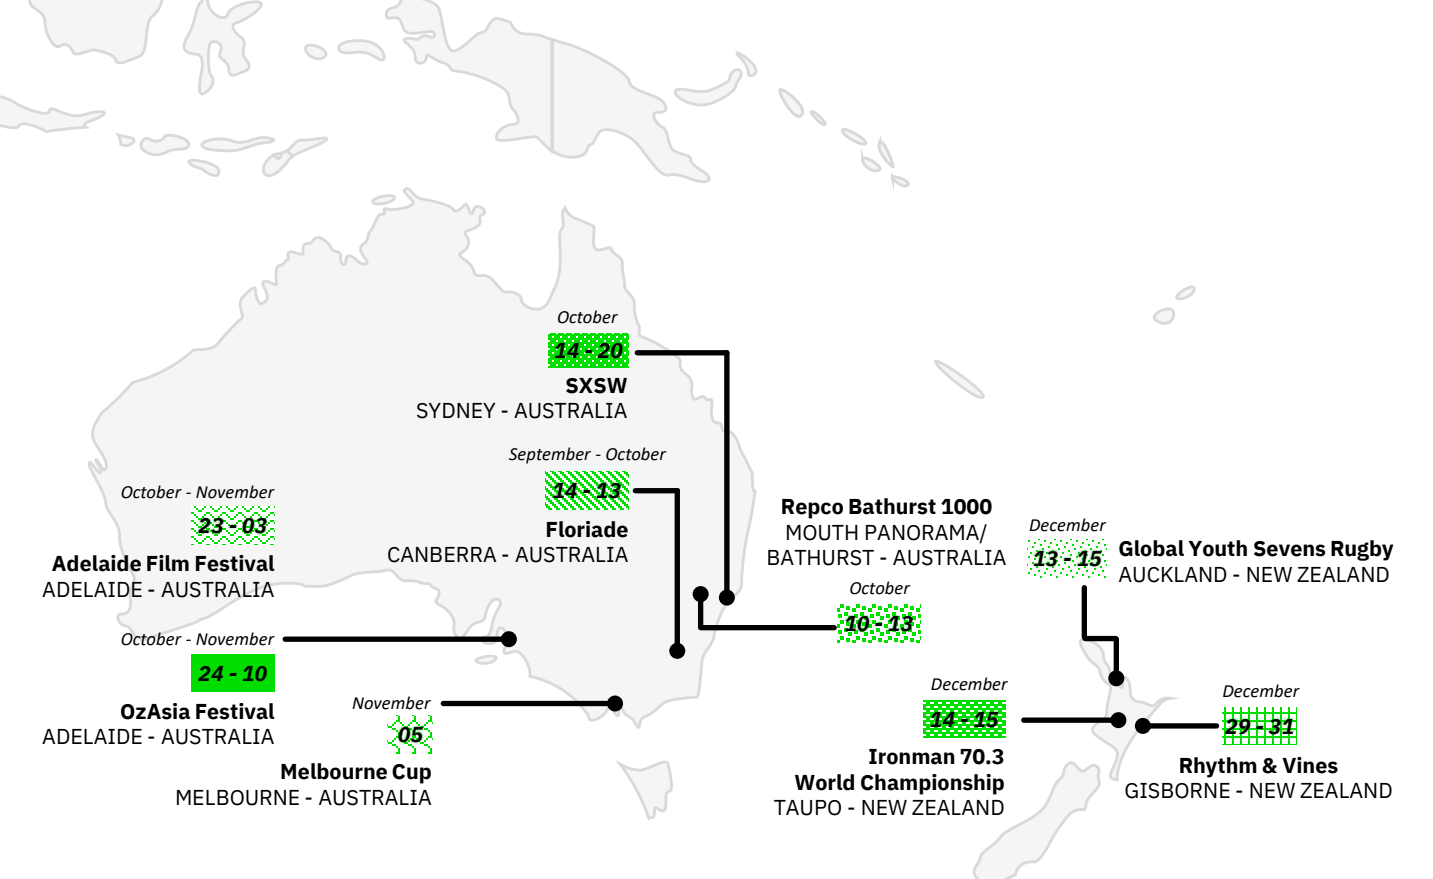

December

SUN	MON	TUE	WED	THU	FRI	SAT
1	2	3	4	5	6	7
8	9	10	11	12	13	14
15	16	17	18	19	20	21
22	23	24	25	26	27	28
29	30	31				

SOUTH AMERICA

23 - 25

October
Figas & Vehigas Lima Fair
 LIMA - PERU

1 - 3

November
Brazilian Grand Prix
 SAO PAULO - BRAZIL

October - November

The Canton Fair
GUANGSHOU - CHINA

17

November

Macau Grand Prix
MACAU - CHINA

October

SUN	MON	TUE	WED	THU	FRI	SAT
				1	2	3
6	7	8	9	10	11	12
13	14	15	16	17	18	19
20	21	22	23	24	25	26
27	28	29	30	31		

AUSTRALIA & NEW ZEALAND

14 - 20

October
SXSW
 SYDNEY - AUSTRALIA

23 - 3

October - November
Adelaide Film Festival
 ADELAIDE - AUSTRALIA

5

November
Melbourne Cup
 MELBOURNE - AUSTRALIA

24 - 10

October - November
OzAsia Festival
 ADELAIDE - AUSTRALIA

14 - 15

December
Ironman 70.3 World Championship
 TAUPO - NEW ZEALAND

29 - 31

December
Rhythm & Vines
 GISBORNE - NEW ZEALAND

Festival International du Film de Marrakech
MARRAKESH- MOROCCO