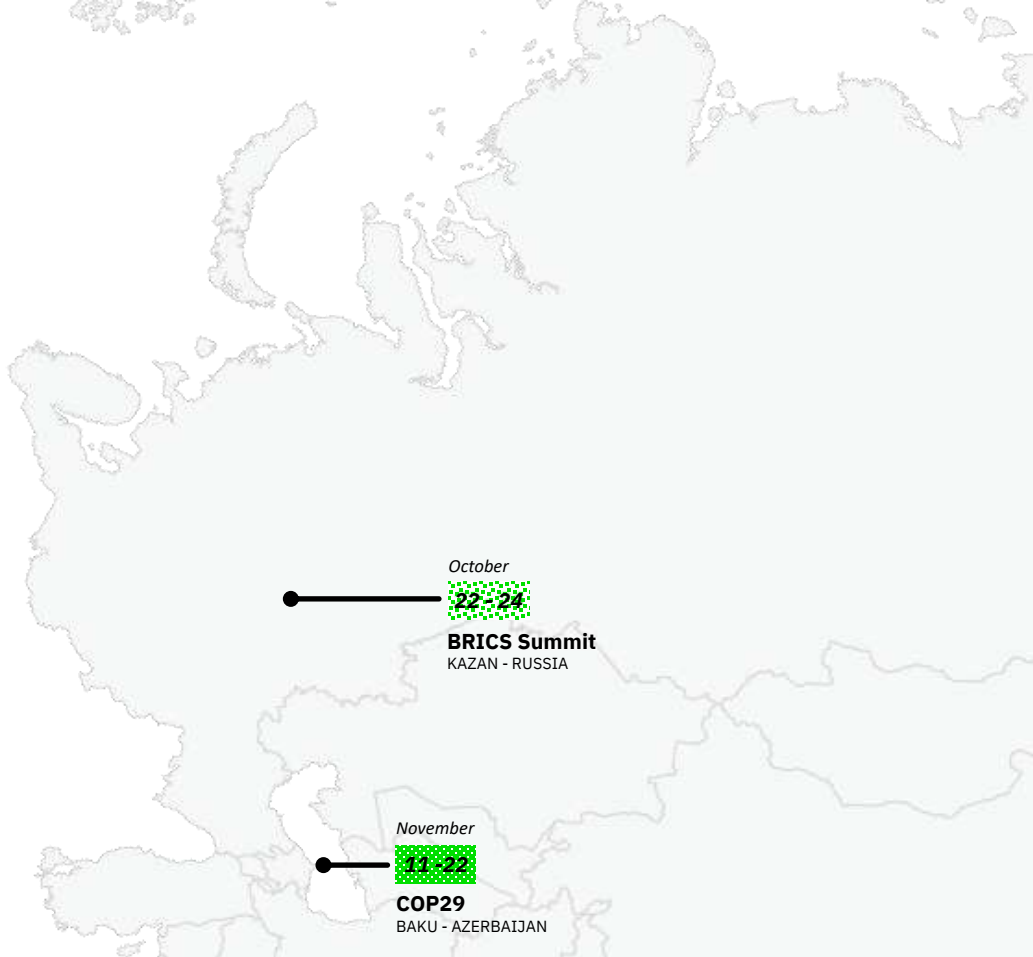

EASTERN EUROPE